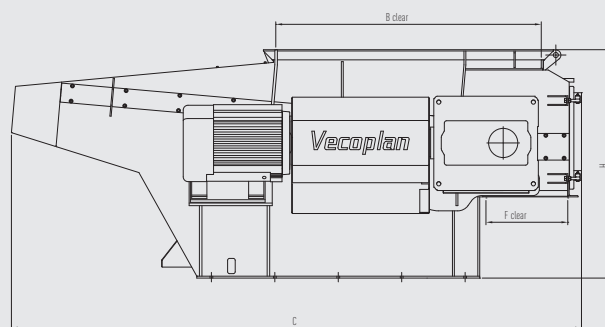

Shredding

HiTorc

Side view

Front view

DETAILS

		VAZ 1800	VAZ 1800 T
Infeed opening	A	1810	1810
	B	2090	2090
Overall dimensions	C	4500	4500
	D	3150	3450
Material outlet	F	645	645
	G	2050	2050
Height	H	1800	1800
Motor power		90 - 132 kW	110 - 134 kW