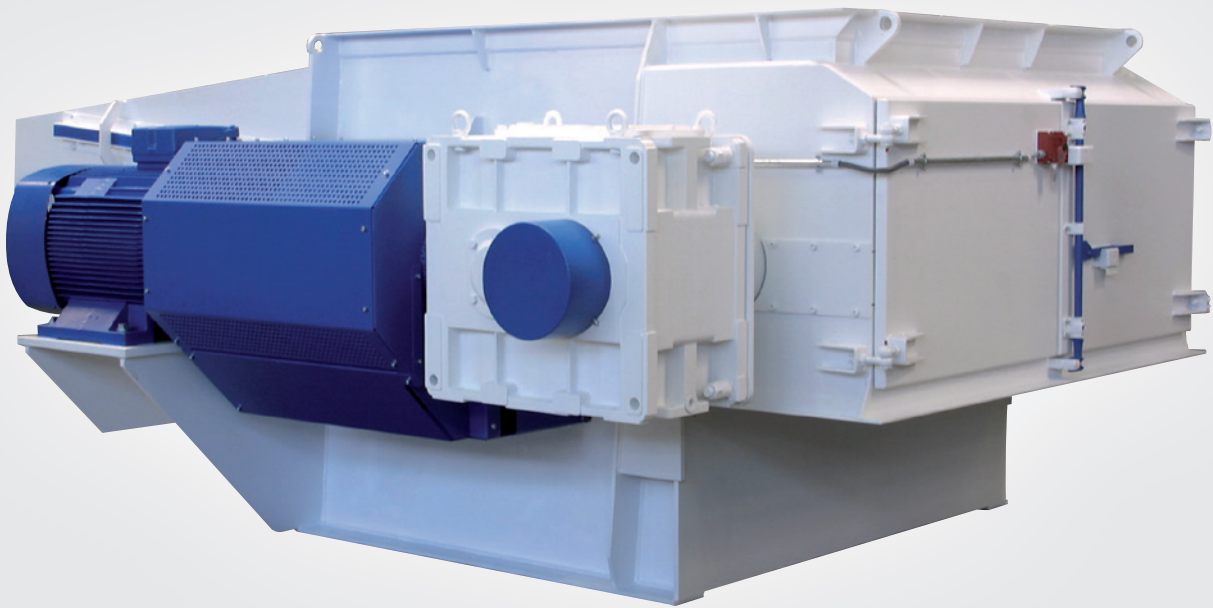

VAZ 1800

TECHNOLOGY FOR A SUSTAINABLE TOMORROW

Shredding

APPLICATION

Wood waste, paper, data medium, textiles, packaging material and plastics.

Vecoplan[®]

VAZ 1800

TECHNOLOGY FOR A SUSTAINABLE TOMORROW

Shredding

HiTorc

Side view

Front view

DETAILS

		VAZ 1800	VAZ 1800 T
Infeed opening	A	1810	1810
	B	2090	2090
Overall dimensions	C	4500	4500
	D	3150	3450
Material outlet	F	645	645
	G	2050	2050
Height	H	1800	1800
Motor power		90 - 132 kW	110 - 134 kW