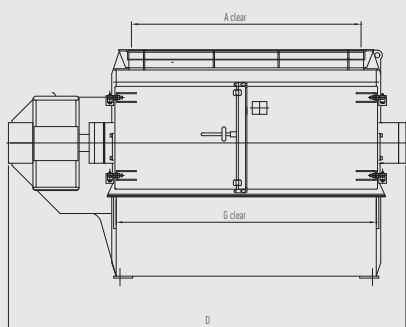

Shredding

HiTorc

Side view

Front view

DETAILS

		VAZ 1800	VAZ 1800 T
Infeed opening	A	1810	1810
	B	2090	2090
Overall dimensions	C	4500	4500
	D	3150	3450
Material outlet	F	645	645
	G	2050	2050
Height	H	1800	1800
Motor power		90 - 132 kW	110 - 134 kW